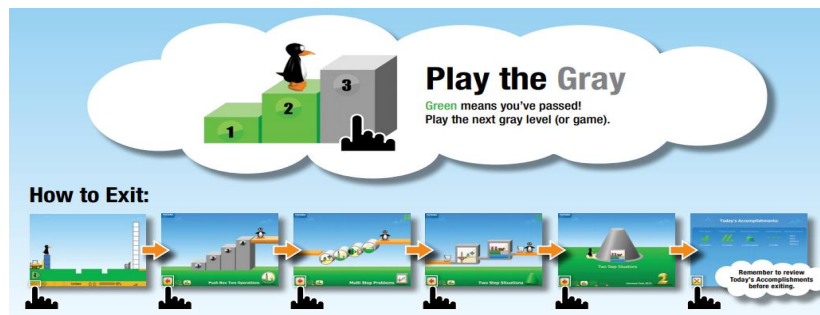

Students can access ST Math at home on a tablet

For the Ipad:

Download **both** the clever and ST Math apps.

Log into the clever app.

1. Select login as a student.

Log in as a student

2. Type your school name. Choose your school from the list. Be careful, many school names are similar.

Search for your school

Type school name here...

3. Select login with google

Log in with Google

4. Type in **username:** *student id goes here*@student.carson.k12.nv.us
5. Type in **password:** *ask your teacher if you do not remember your password*
6. Once you have successfully logged into Clever, look for the ST Math icon.

Click the ST Math icon and it will ask if you want to open the page in ST math.

Click open.

This will log you into the ST Math app automatically.